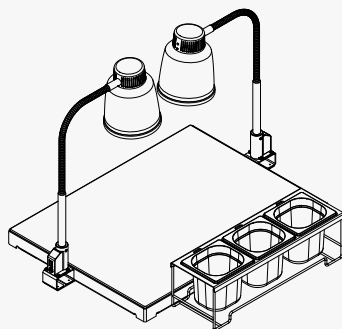

Example #2 The Double Decker Buffet

An abundance of space is usually a rare commodity at the buffet table. We sought to combat this issue by creating a two tiered food warming station that would effectively double the amount of space available for hot food. Simply add the Stand and Frame to our 412 Focus Hot Tray, and you have created The Double Decker Buffet!

List of Individual Components

- 2x Hot Tray Focus 412
VH1-0412-RF
- 2x Hot Tray Frame 400 x 1200
FMS-HTF-412-S
- 1x Hot Tray Stand 400 x 300
FMS-HTS-43-S

Stayhot Focus Modular System

Example #3 The Plating Station

A flexible and refined plating station created with our tabletop heat lamp Focus LPF for above heat and our Focus hot tray for heat from below. The Canteen Holder helps out with the finishing touches. Perfect for any type of serving situation. The smart frame design allows you to mount the heat lamps anywhere along the side of the frame. You can also add our custom cutting board and you have a premium carving station on your hands!

List of Individual Components

- 1x Hot Tray Focus 68
VH1-0608-RF
- 1x Hot Tray Frame 600 x 800
FMS-HTF-68-S
- 2x Tabletop Heat Lamp Focus LPF Frame
LPF1-FC-S
- 1x Canteen Holder
FMS-CH-S

Optional cutting board