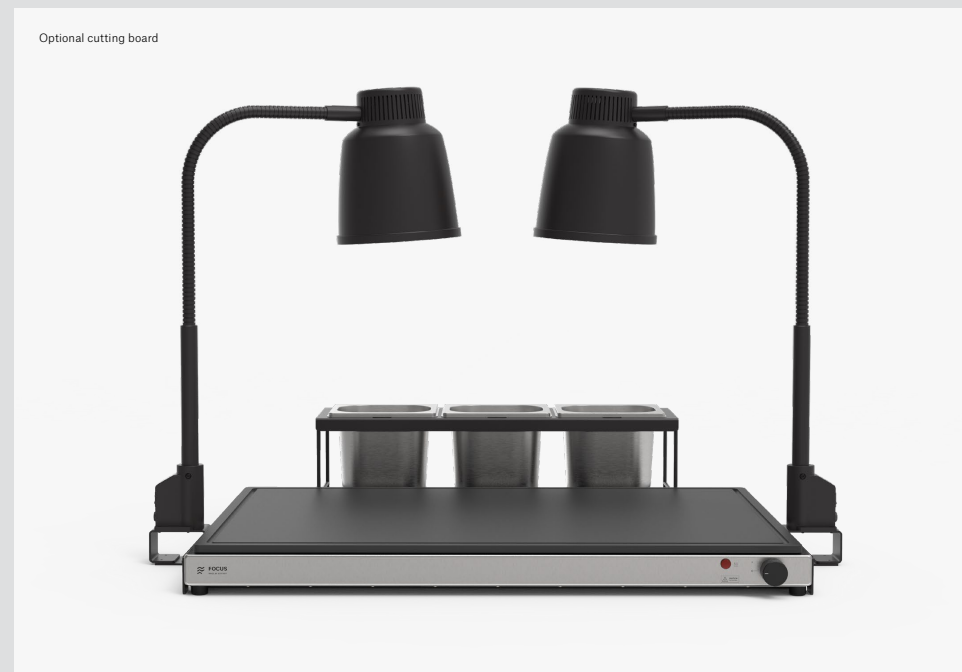

Stayhot Focus Modular System

Example #3 The Plating Station

A flexible and refined plating station created with our tabletop heat lamp Focus LPF for above heat and our Focus hot tray for heat from below. The Canteen Holder helps out with the finishing touches. Perfect for any type of serving situation. The smart frame design allows you to mount the heat lamps anywhere along the side of the frame. You can also add our custom cutting board and you have a premium carving station on your hands!

List of Individual Components

- 1x Hot Tray Focus 68
  VH1-0608-RF
- 1x Hot Tray Frame 600 x 800
  FMS-HTF-68-S
- 2x Tabletop Heat Lamp Focus LPF Frame
  LPF1-FC-S
- 1x Canteen Holder
  FMS-CH-S