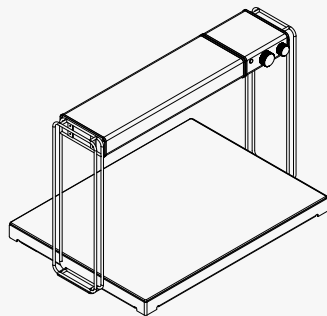

Stayhot Focus Modular System

Example #1 The Above & Below

Elevate your buffet with this custom solution. Our Focus Hot Tray and Strip Heater fuse seamlessly together to provide heating from both above and below. Just add the custom made Hot Tray Frame and Strip Heater Stand to complete the station.

List of Individual Components

- 1x Strip Heater Focus 90
VB1-090-S
- 1x Strip Heater Stand
FMS-VBS-S
- 1x Hot Tray Focus 68
VH1-0608-RF
- 1x Hot Tray Frame 600 x 800
FMS-HTF-68-S

Stayhot Focus Modular System