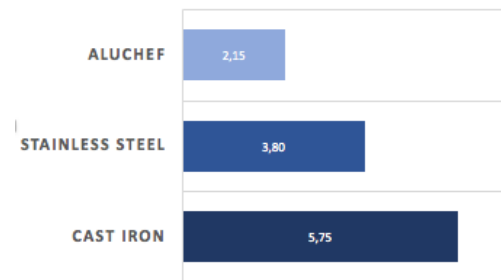

WEIGHT IN KG

*28cm Casserole with Lid

LIGHTWEIGHT

Aiming at practicality and safety when preparing and transporting food, AluChef pans are incredibly light compared to other pans on the market. Up to two times lighter compared to steel models and up to three times lighter compared to cast iron models.